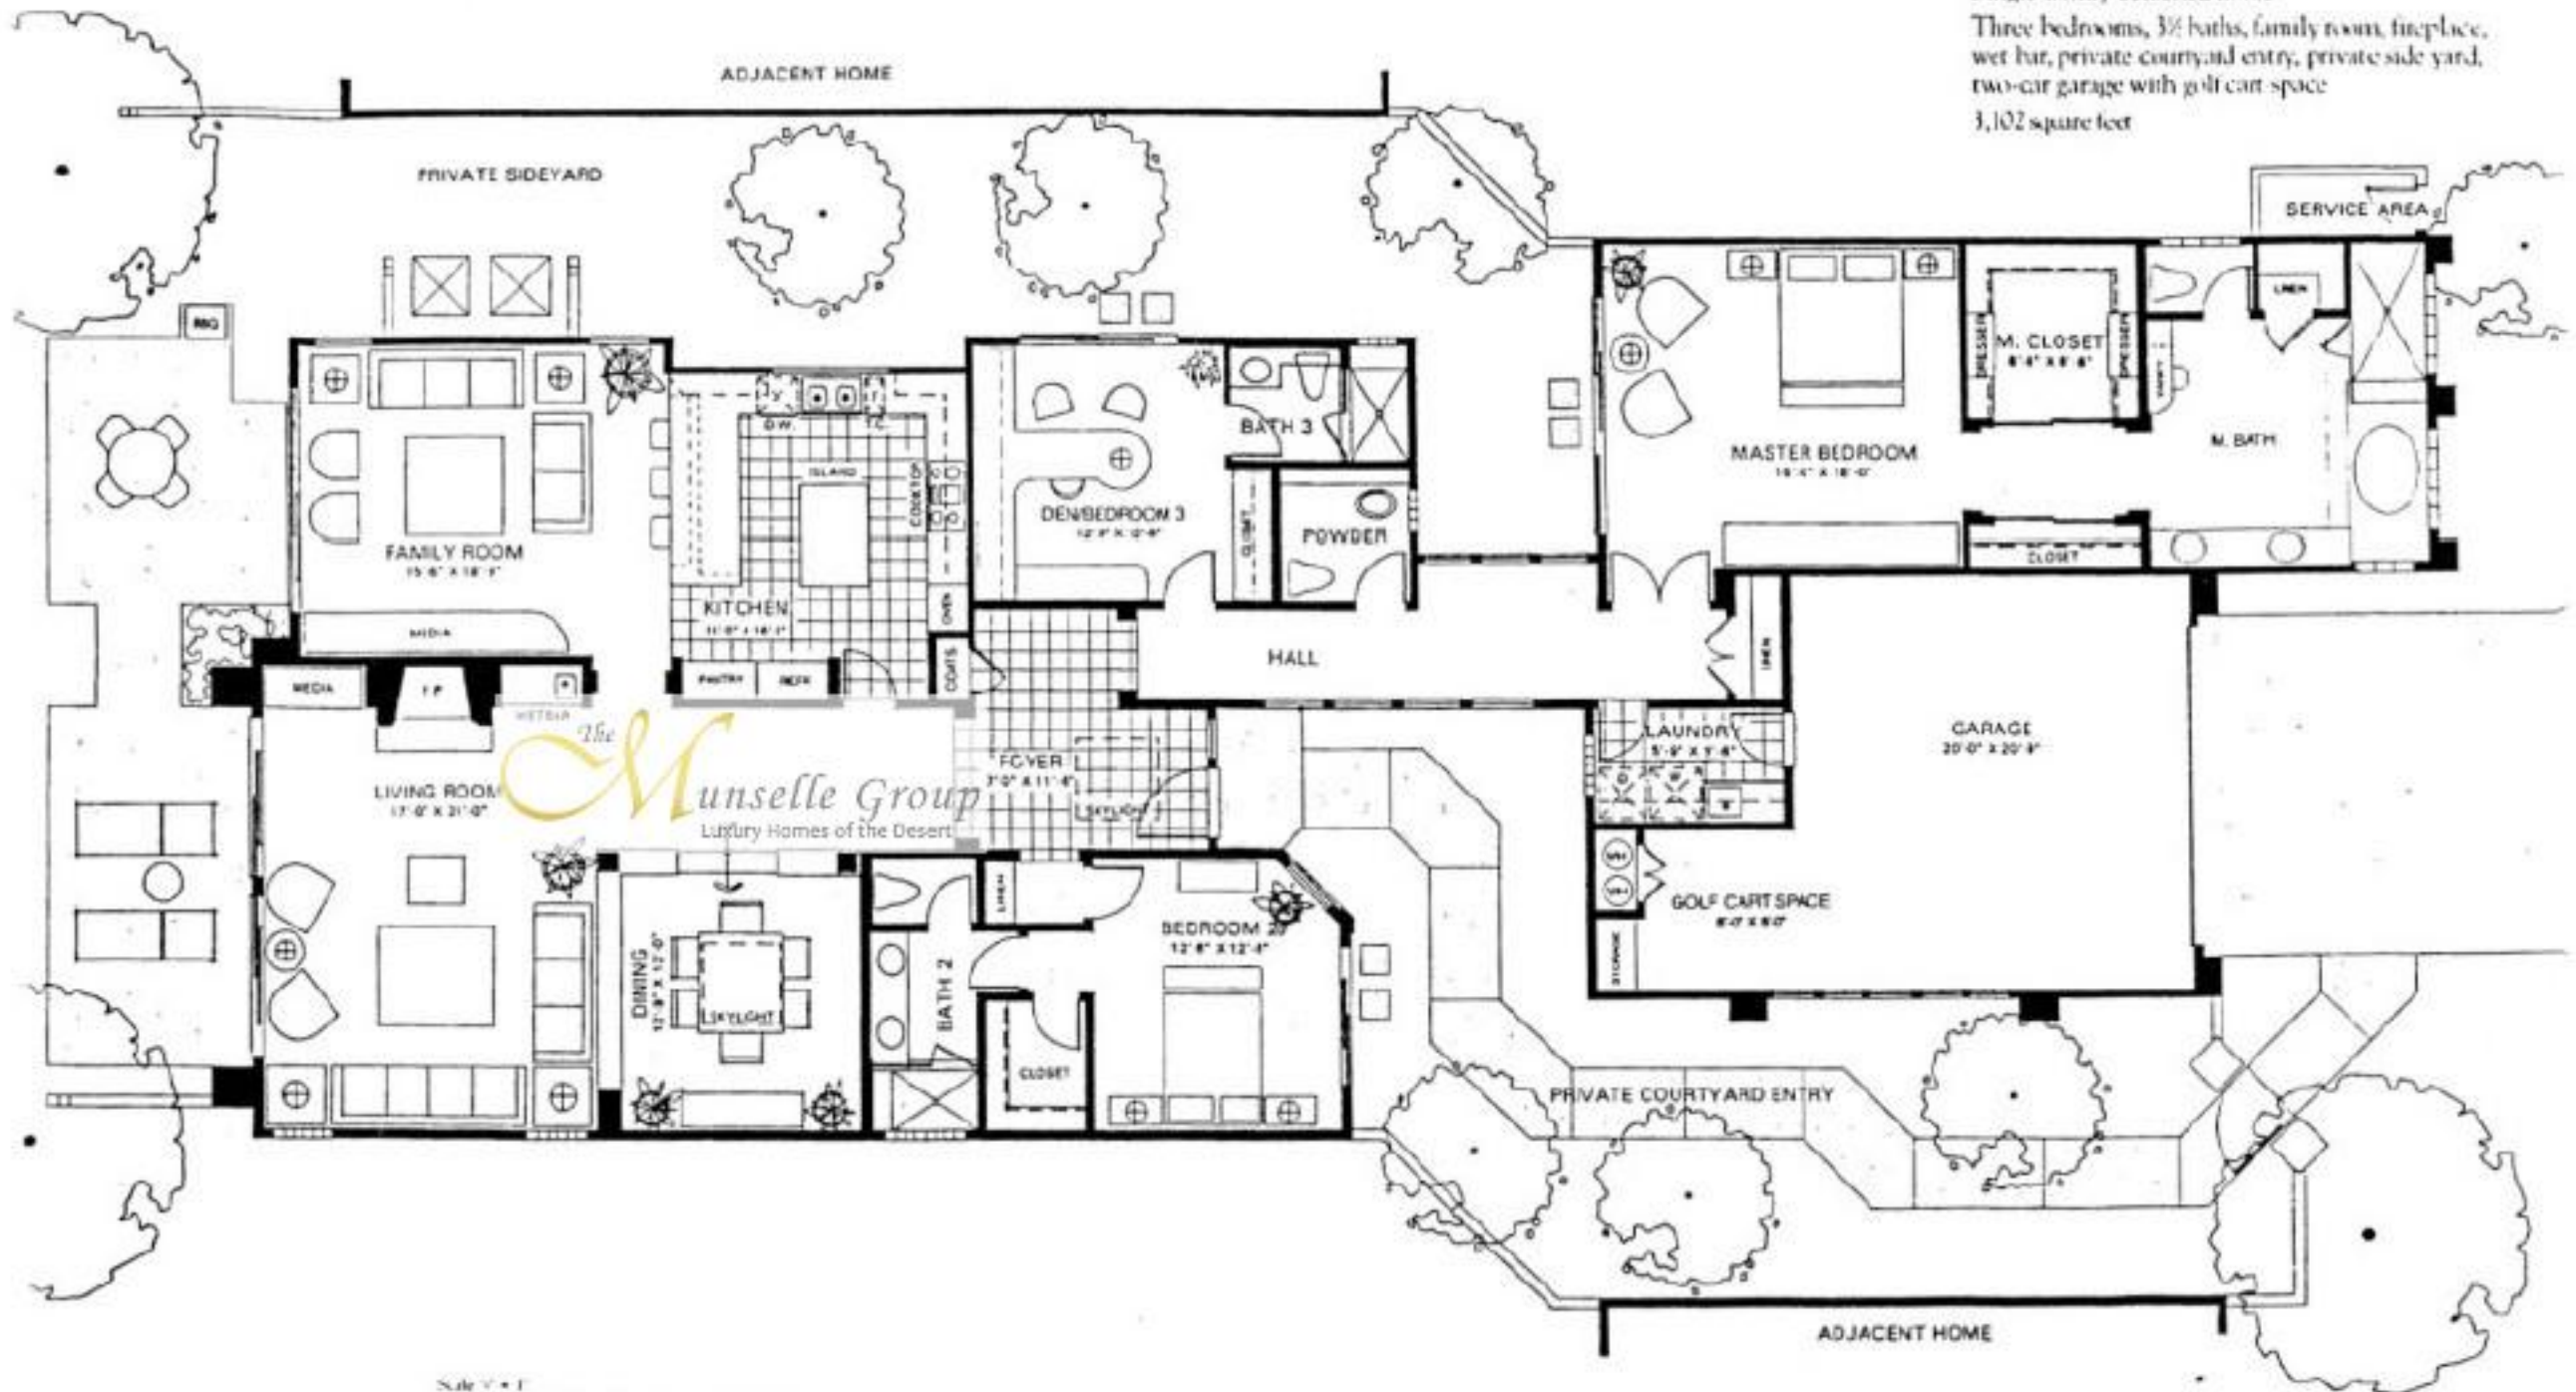

The Smoke Tree PLANS 3

Single-family detached home
 Three bedrooms, 3 1/2 baths, family room, fireplace,
 wet bar, private courtyard entry, private side yard,
 two-car garage with golf cart space
 3,102 square feet

The
Munselle Group
 Luxury Homes of the Desert

Scale 1/8" = 1'
 All dimensions and square footages are approximate.
 DA-820992