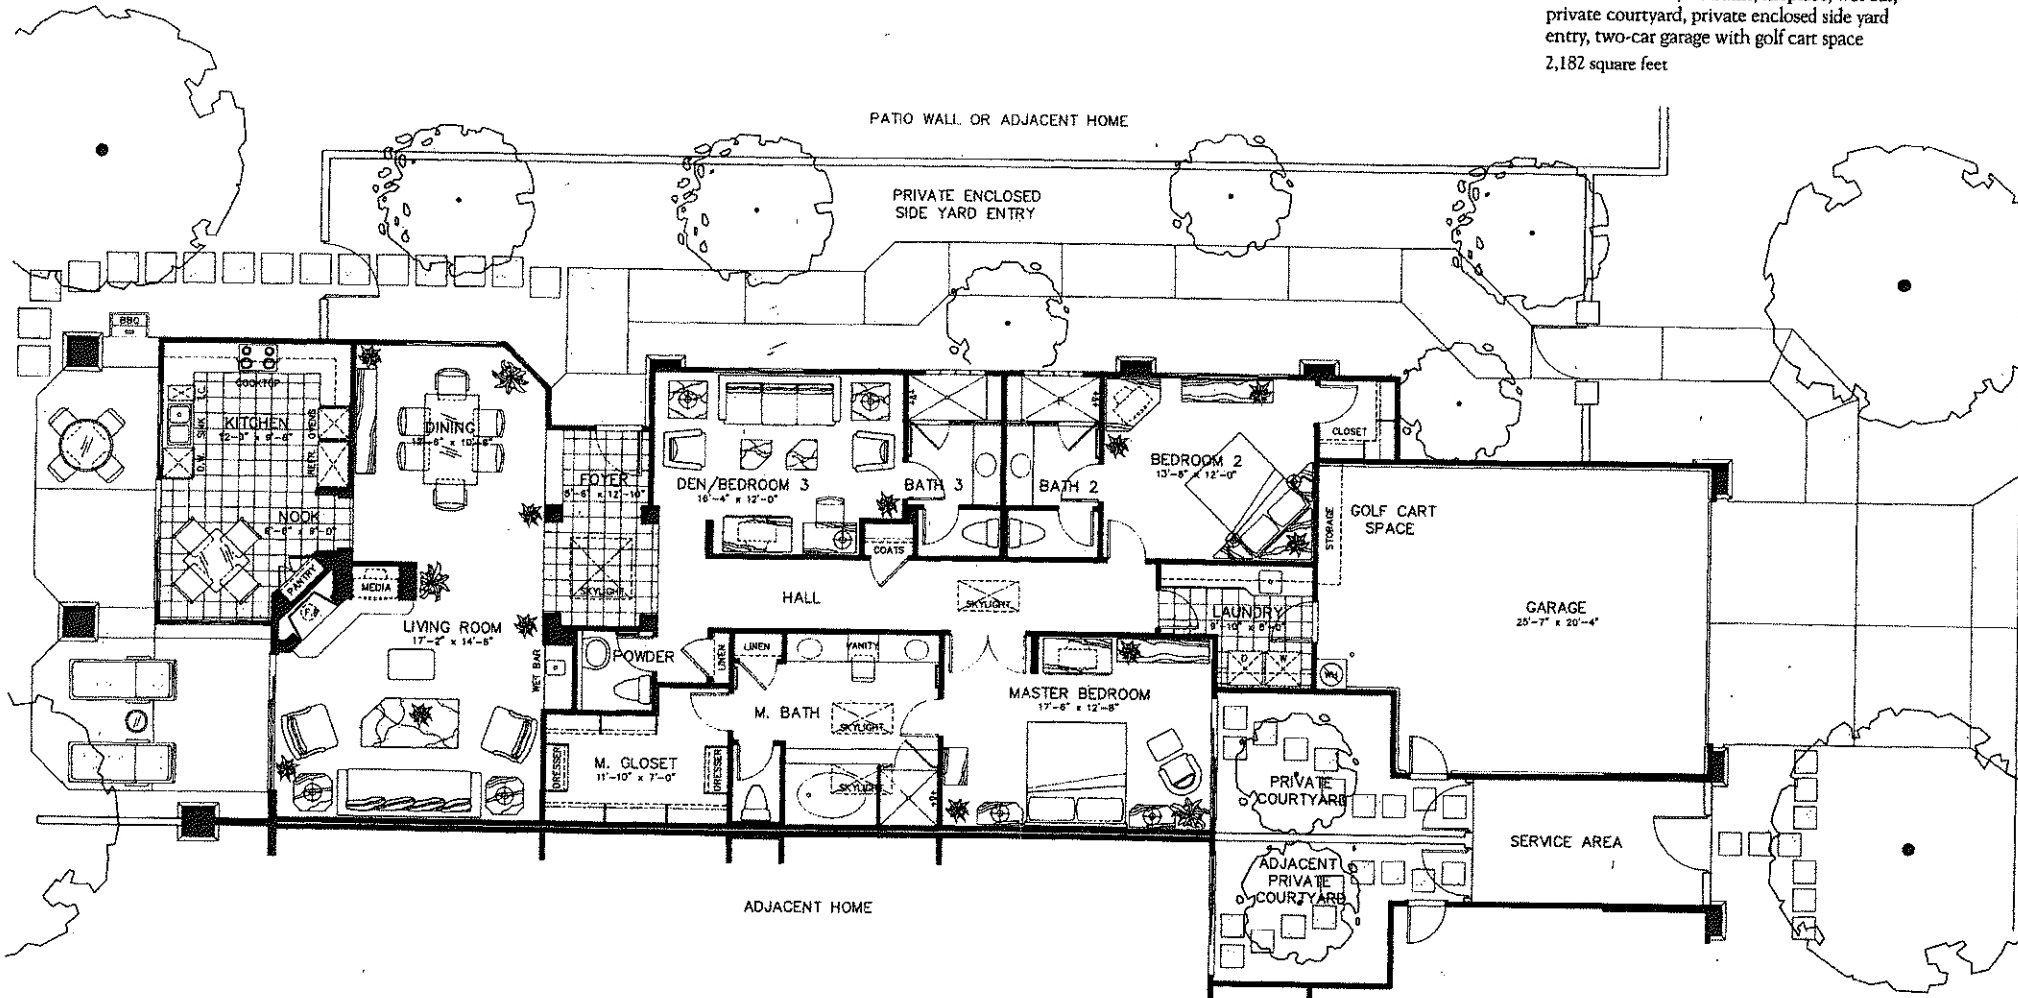

The Acacia PLAN A4PM

Patio home

Three bedrooms, 3½ baths, fireplace, wet bar,
private courtyard, private enclosed side yard
entry, two-car garage with golf cart space
2,182 square feet

Scale 3/8" = 1'
All dimensions and square footages are approximate.
ACE 5/20/94 2.5M