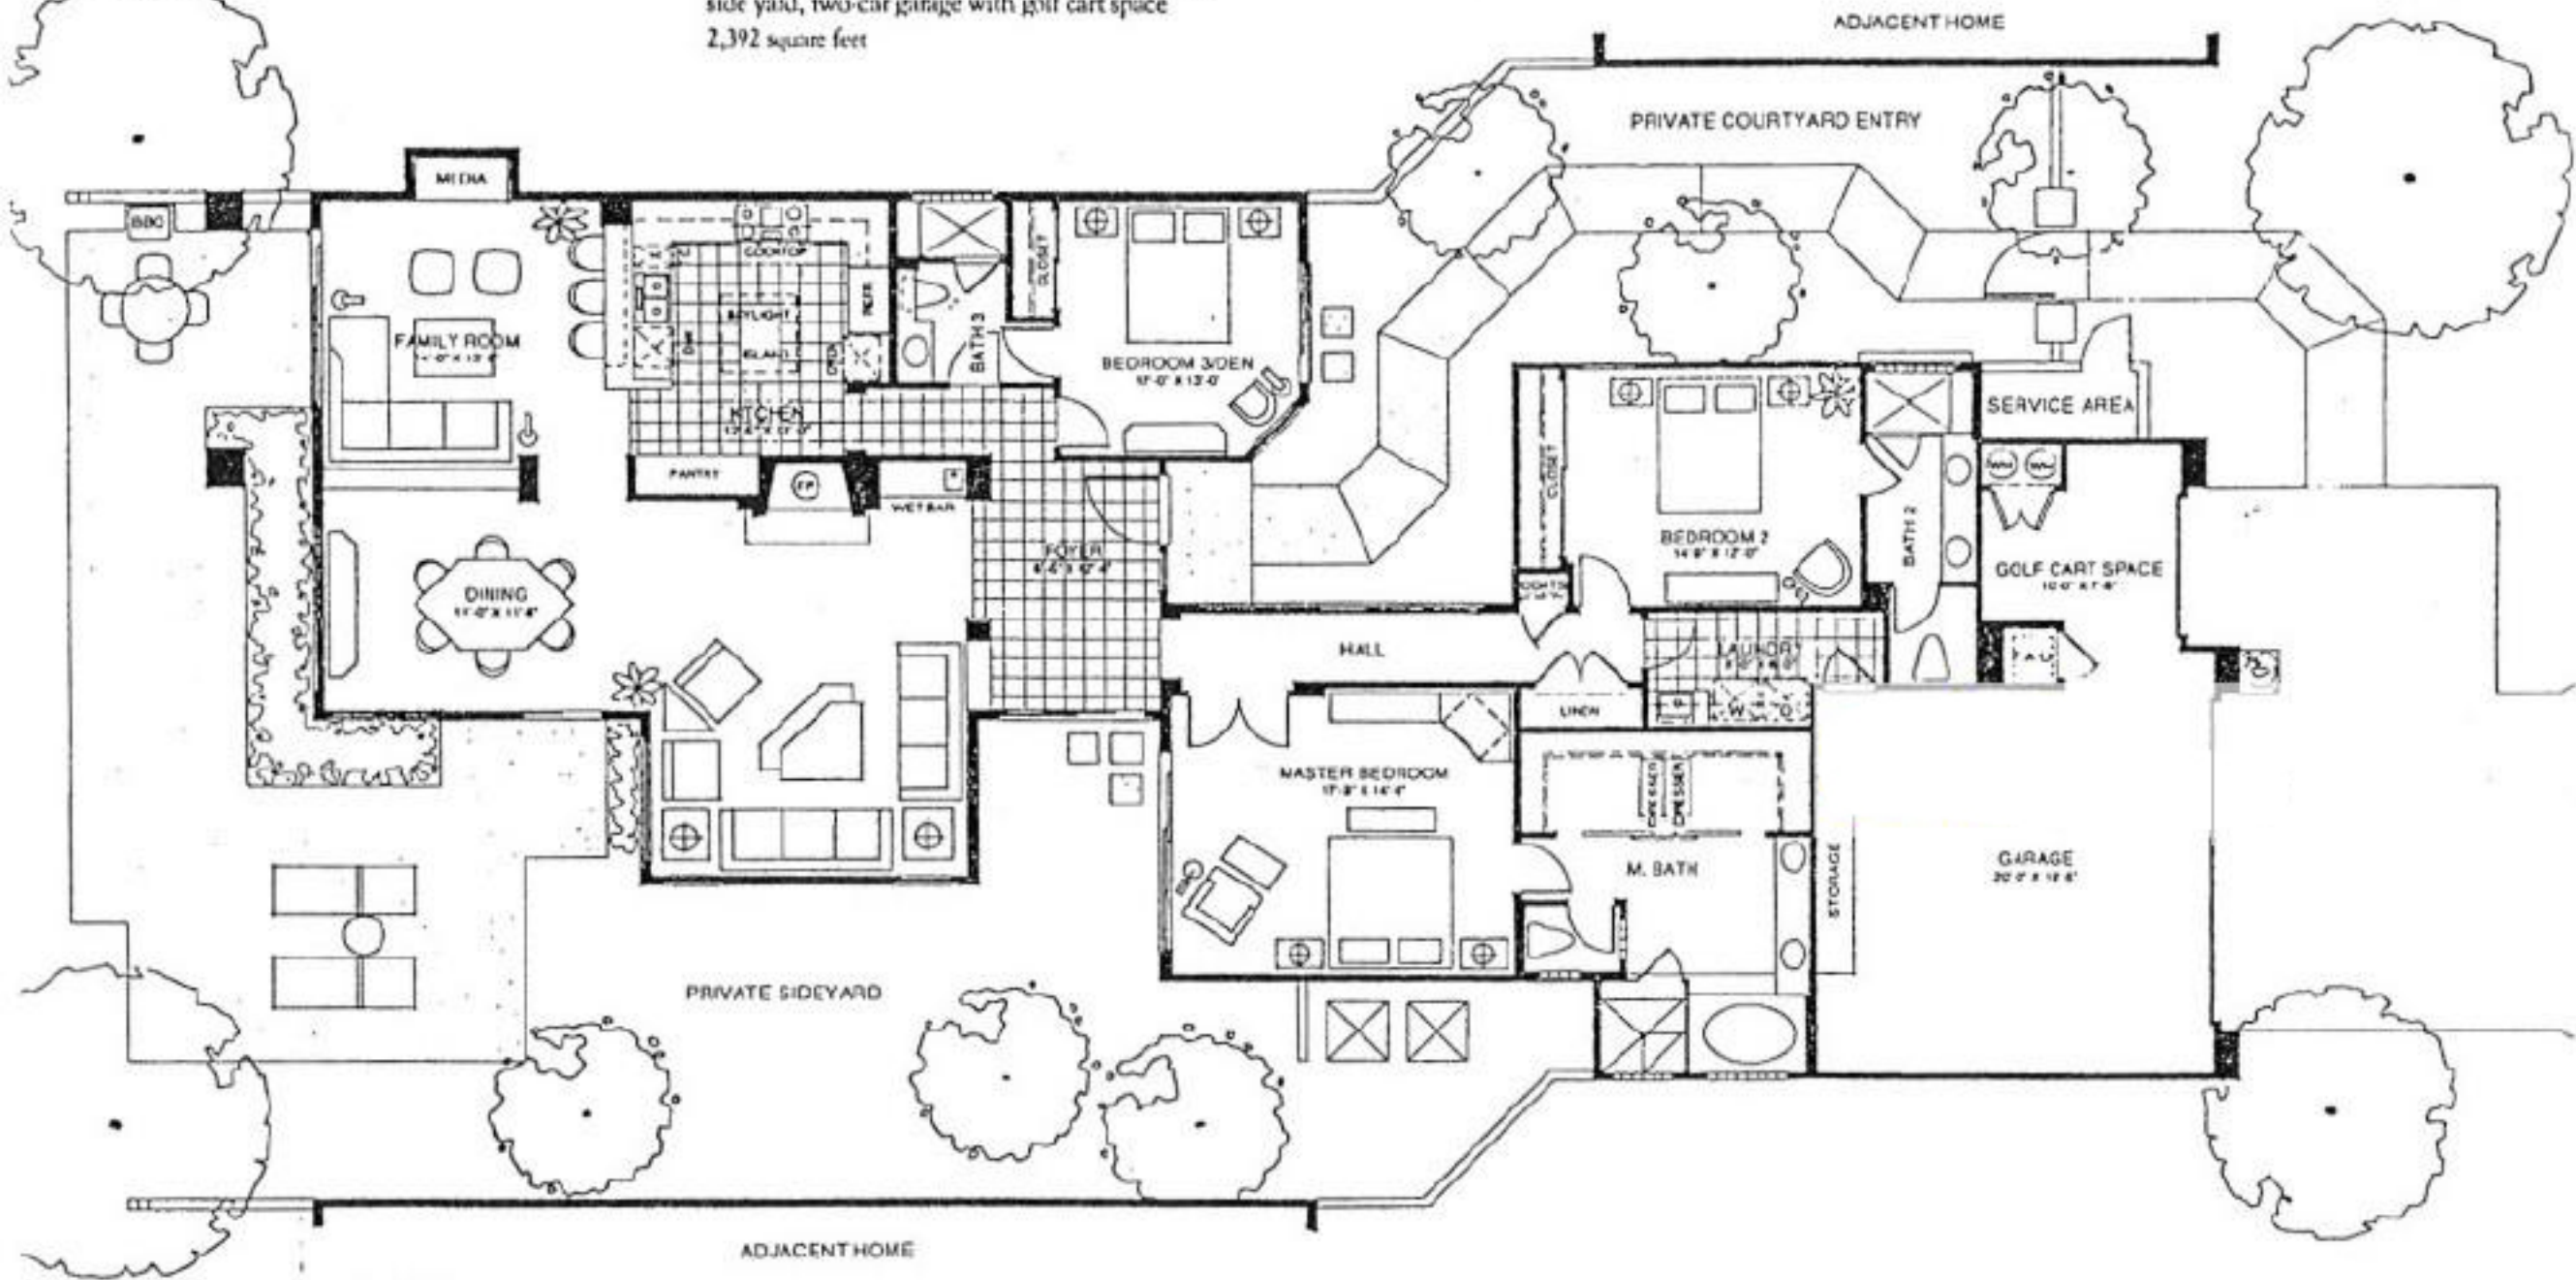

# The Smoke Tree PLANS I

Single-family detached home

Three bedrooms, three baths, family room,  
fireplace, wet bar, private courtyard entry, private  
side yard, two-car garage with golf cart space

2,392 square feet

Scale 1/4" = 1'-0"  
All dimensions and square footages are approximate.

FP 12/1/01 04