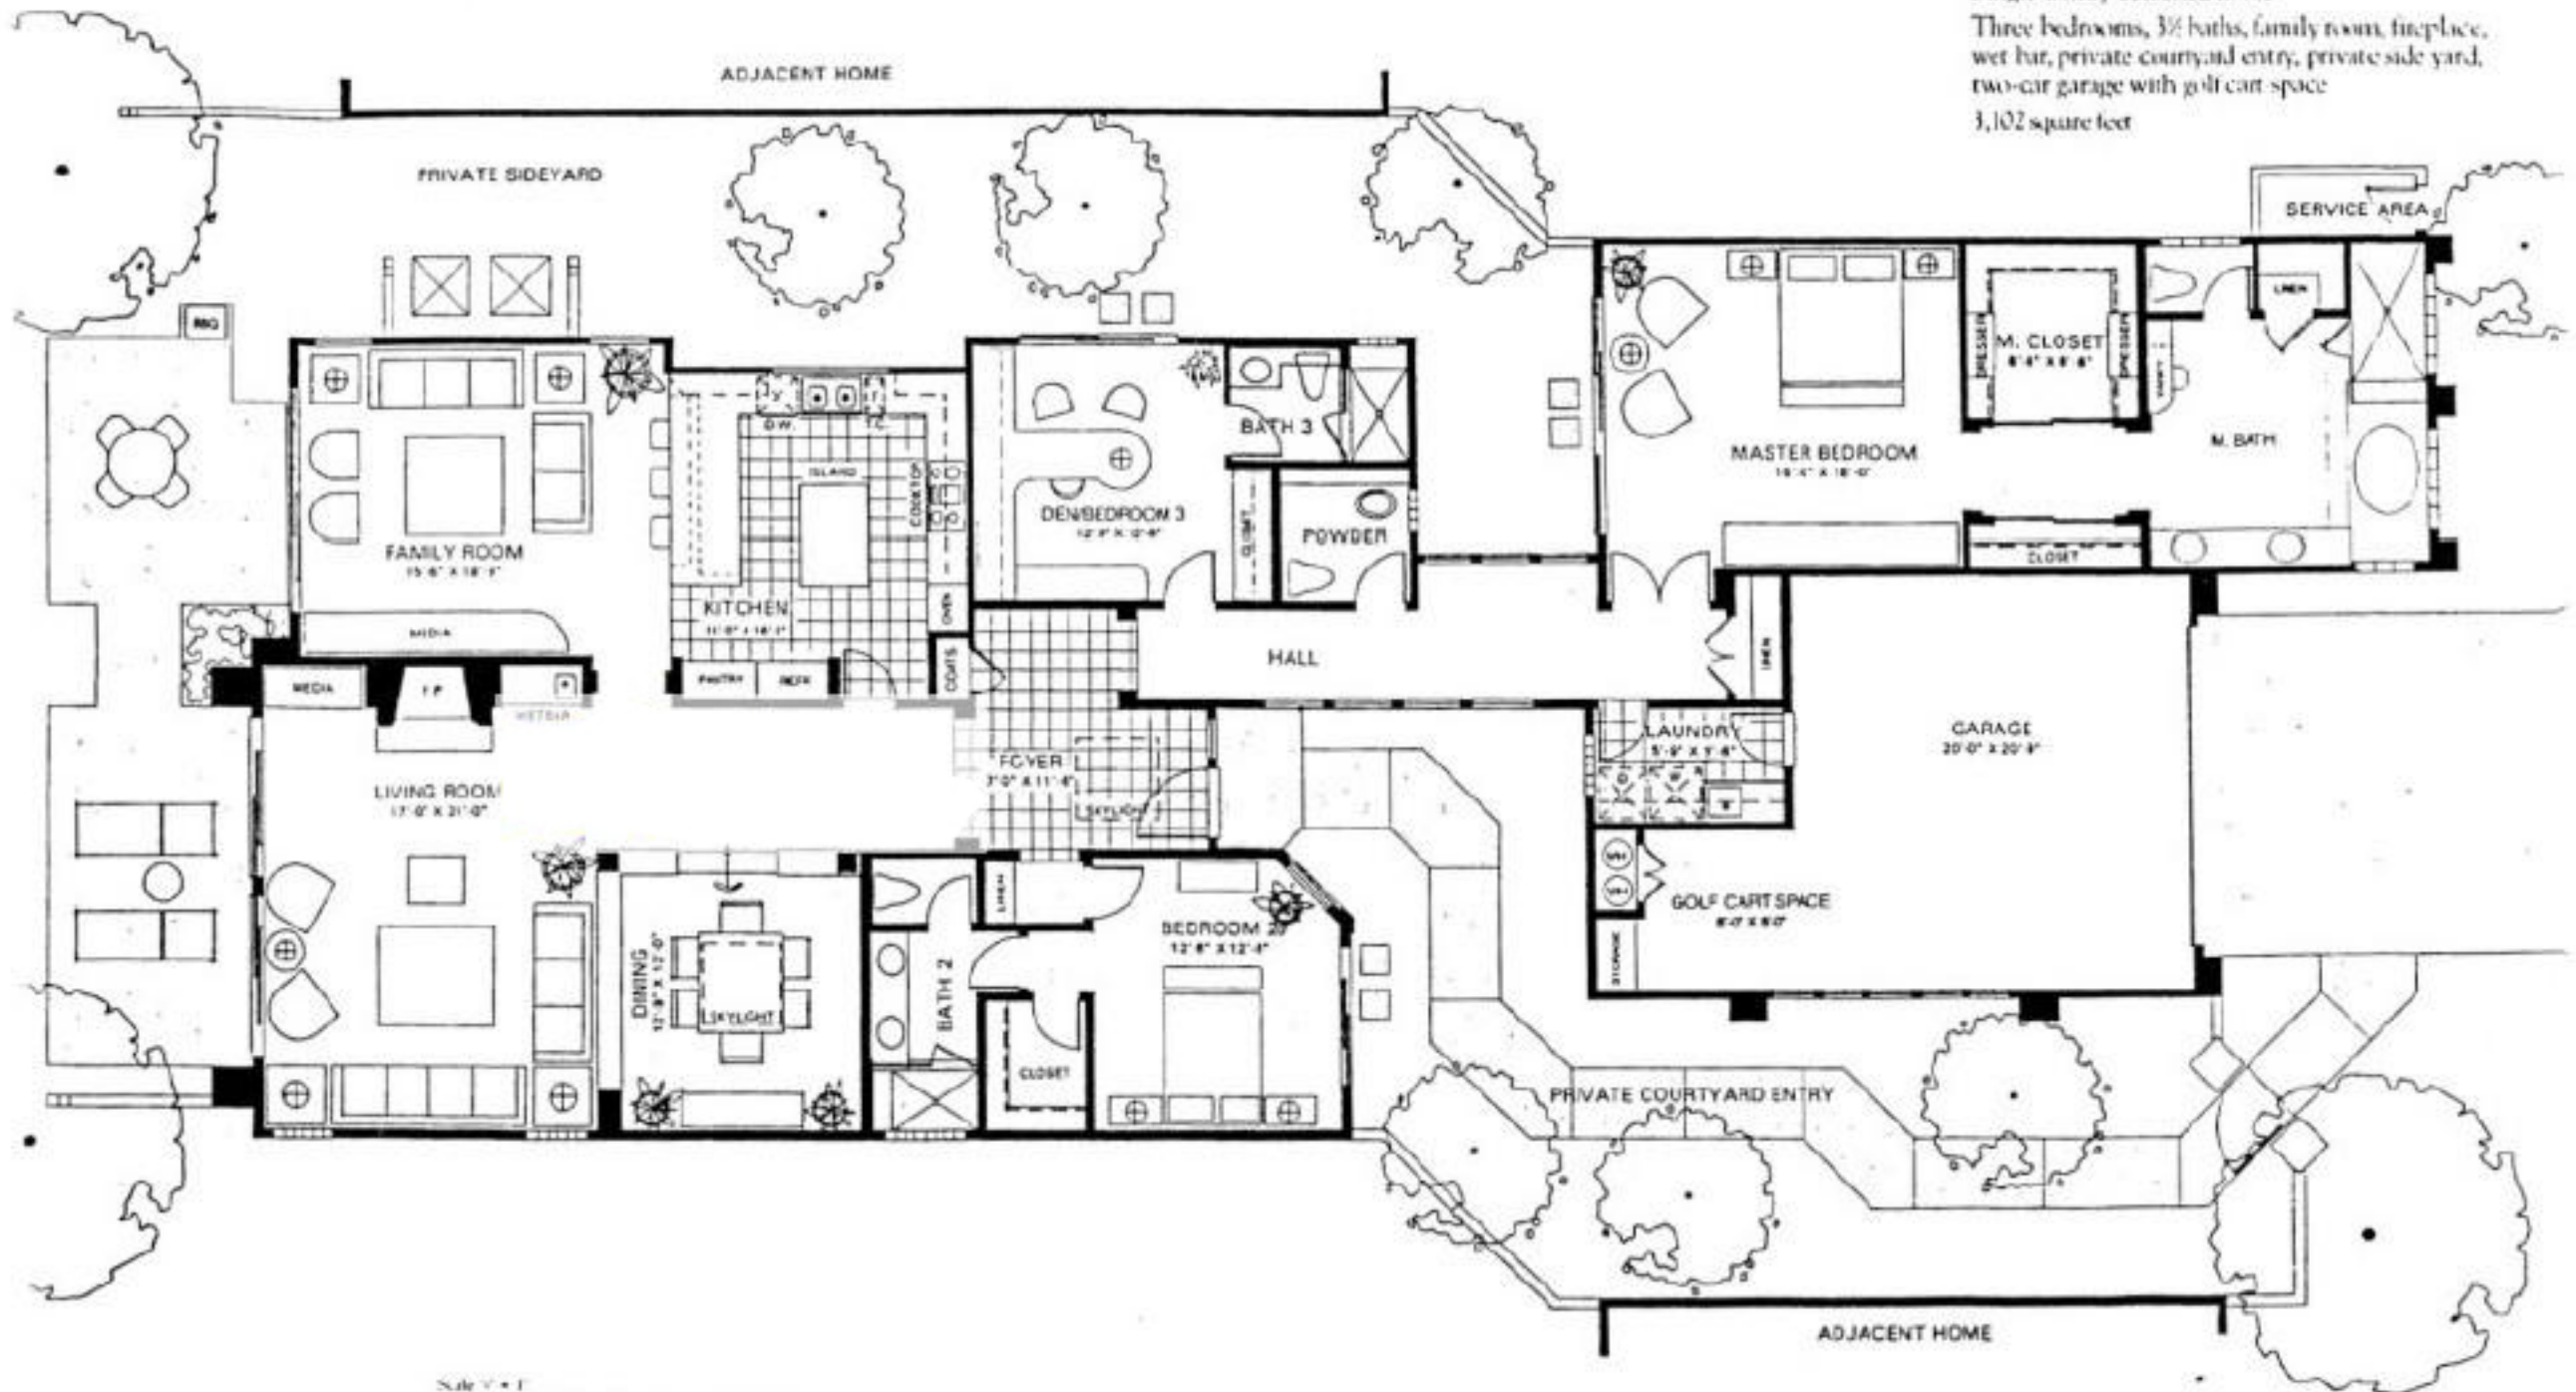

The Smoke Tree PLANS 3

Single-family detached home
 Three bedrooms, 3½ baths, family room, fireplace,
 wet bar, private courtyard entry, private side yard,
 two-car garage with golf cart space
 3,102 square feet

Scale 1/8" = 1'
 All dimensions and square footages are approximate.

DA-82092